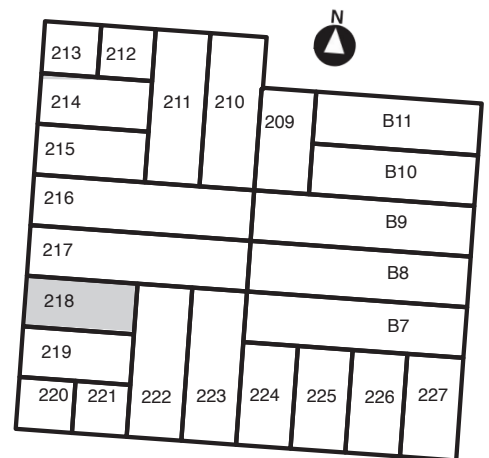

27W-218	
Size	26'x55'
Total Sq. Ft.	1,430 sq. ft.
Service	g,w,e 100amp
Office	
Warehouse	1,430 sq. ft..
Restroom	1
Floor Drain	2
Service Door	1
Drive In	1-10'x10'
Ceiling Ht.	14'

BUSINESS CENTERS
INCORPORATED

7600 West 27th. St. | St. Louis Park