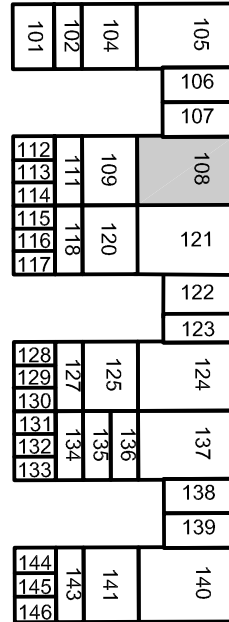

CBC2 - 108	
Size	36.6'x51.8'
Total Sq. Ft.	1,896 sq. ft.
Service	g,w,e 20amp
Warehouse	1,896 sq. ft.
Restroom	Common
Floor Drain	1
Drive In	1-12'12'
Dock	
Ceiling Ht.	13'

BUSINESS CENTERS
INCORPORATED

6305 Cambridge St. | St. Louis Pk.