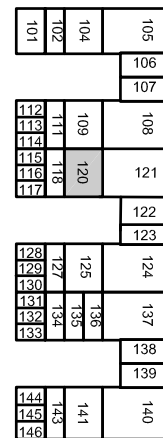

CBC2 - 120	
Size	37'x29.4'
Total Sq. Ft.	1,076 sq. ft.
Service	g,e 20amp
Warehouse	1,076 sq. ft.
Restroom	Common
Drive In	2-12'x12'
Dock	
Ceiling Ht.	13'

BUSINESS CENTERS
INCORPORATED

6305 Cambridge St. | St. Louis Pk.