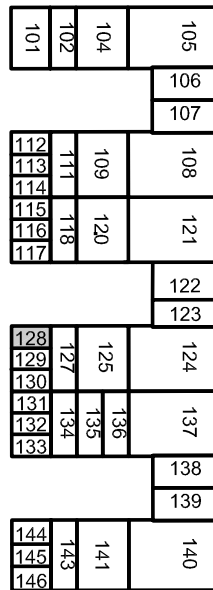

CBC2 - 128	
Size	12.8'x22.4'
Total Sq. Ft.	287 sq. ft.
Service	e 20amp
Warehouse	287 sq. ft.
Restroom	Common
Drive In	1-8'x10'
Dock	
Ceiling Ht.	13'

BUSINESS CENTERS
INCORPORATED

6305 Cambridge St. | St. Louis Pk.