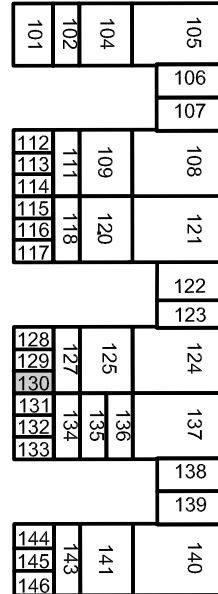

CBC2 - 130	
Size	12.4'x22.4'
Total Sq. Ft.	278 sq. ft.
Service	e 20amp
Warehouse	278 sq. ft.
Restroom	Common
Drive In	1-8'x10'
Dock	
Ceiling Ht.	13'

BUSINESS CENTERS
INCORPORATED

6305 Cambridge St. | St. Louis Pk.