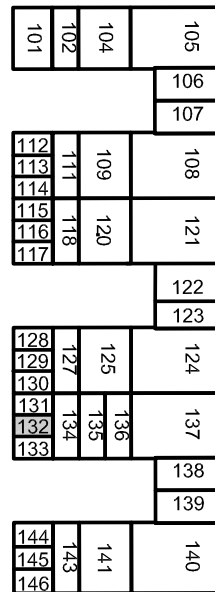

CBC2 - 132	
Size	12'x22.4'
Total Sq. Ft.	269 sq. ft.
Service	g,e 20amp
Warehouse	269 sq. ft.
Restroom	Common
Drive In	1-8'x10'
Dock	
Ceiling Ht.	13'

BUSINESS CENTERS
INCORPORATED

6305 Cambridge St. | St. Louis Pk.