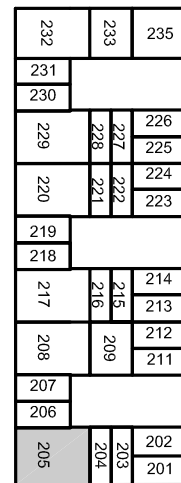

<b>CBC2 - 205</b>	
<b>Size</b>	39.6'x51.8'
<b>Total Sq. Ft.</b>	2,051 sq. ft.
<b>Service</b>	g,w,e 20amp
<b>Warehouse</b>	2,051 sq. ft.
<b>Restroom</b>	Common
<b>Drive In</b>	1-12'x12'
<b>Dock</b>	
<b>Ceiling Ht.</b>	13'