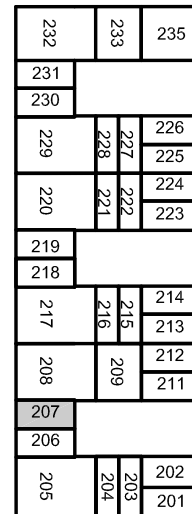

CBC2 - 207	
Size	18.6'x38'
Total Sq. Ft.	707 sq. ft.
Service	g,e 20amp
Warehouse	707 sq. ft.
Restroom	Common
Service Door	1
Drive In	1-12'x12'
Dock	
Ceiling Ht.	13'

BUSINESS CENTERS
INCORPORATED

6305 Cambridge St. | St. Louis Pk.