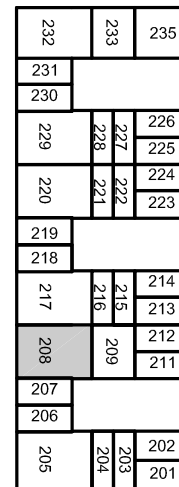

CBC2 - 208	
Size	36.6'x51.8'
Total Sq. Ft.	1,896 sq. ft.
Service	g,e 20amp
Warehouse	1,896 sq. ft.
Restroom	Common
Drive In	1-12'x12'
Dock	
Ceiling Ht.	13'

BUSINESS CENTERS
INCORPORATED

6305 Cambridge St. | St. Louis Pk.