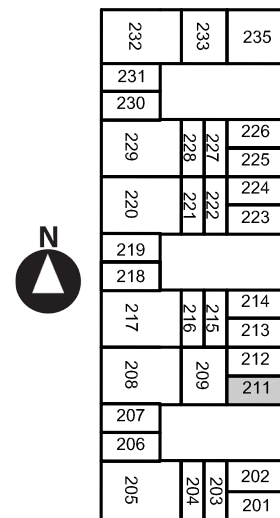

CBC2 - 211	
Size	18.6'x37'
Total Sq. Ft.	688 sq. ft.
Service	g,e 20amp
Warehouse	688 sq. ft.
Restroom	Common
Service Door	1
Drive In	1-12'x12'
Ceiling Ht.	13'

BUSINESS CENTERS
INCORPORATED

6305 Cambridge St. | St. Louis Pk.