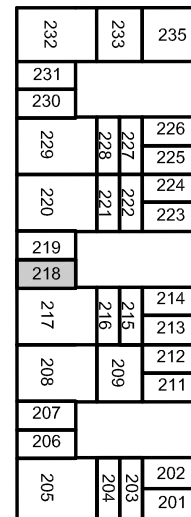

CBC2 - 218	
Size	18.6'x38'
Total Sq. Ft.	707 sq. ft.
Service	e 20amp
Warehouse	707 sq. ft.
Restroom	Common
Service Door	1
Drive In	1-12'x12
Dock	
Ceiling Ht.	13'

BUSINESS CENTERS
INCORPORATED

6305 Cambridge St. | St. Louis Pk.