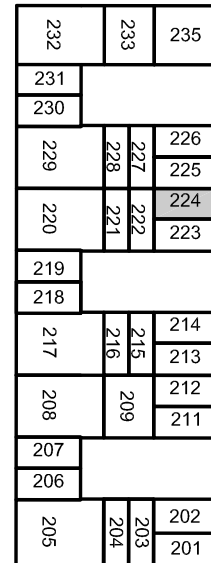

<b>CBC2 - 224</b>	
<b>Size</b>	18.6'x37'
<b>Total Sq. Ft.</b>	688 sq. ft.
<b>Service</b>	g,e 20amp
<b>Warehouse</b>	688 sq. ft.
<b>Restroom</b>	Commom
<b>Drive In</b>	1-12'x12'
<b>Dock</b>	
<b>Ceiling Ht.</b>	13'