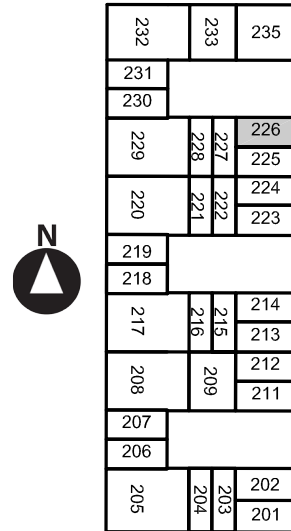

CBC2 - 226	
Size	18.2'x37'
Total Sq. Ft.	673 sq. ft.
Service	g,e 20amp
Warehouse	673 sq. ft.
Restroom	Common
Service Door	2
Drive In	1-8'x10'
Dock	1
Ceiling Ht.	13'

BUSINESS CENTERS
INCORPORATED

6305 Cambridge St. | St. Louis Pk.