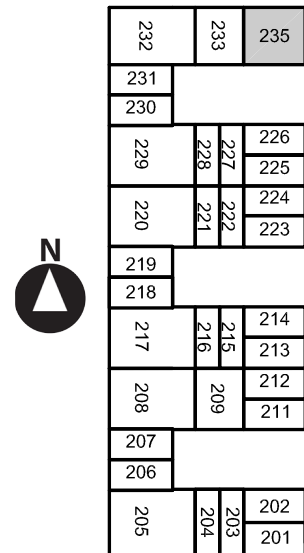

CBC2 - 235	
Size	34.8'x37'
Total Sq. Ft.	1,288 sq. ft.
Service	g,w,e20amp
Warehouse	1,288 sq. ft.
Restroom	1
Service Door	1
Drive In	2-12'x12'
Dock	
Ceiling Ht.	13'

BUSINESS CENTERS
INCORPORATED

6305 Cambridge St. | St. Louis Pk.