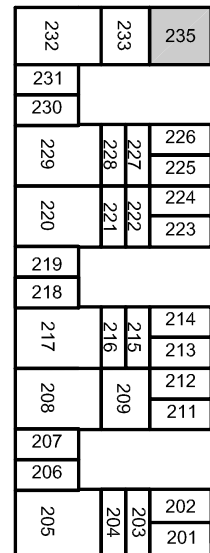

CBC2 - 236

Size	34.8'x37'
Total Sq. Ft.	1,288 sq. ft.
Service	g,w,e20amp
Warehouse	1,288 sq. ft.
Restroom	1
Service Door	1
Drive In	2-12'x12'
Dock	
Ceiling Ht.	13'

BUSINESS CENTERS
INCORPORATED

6305 Cambridge St. | St. Louis Pk.