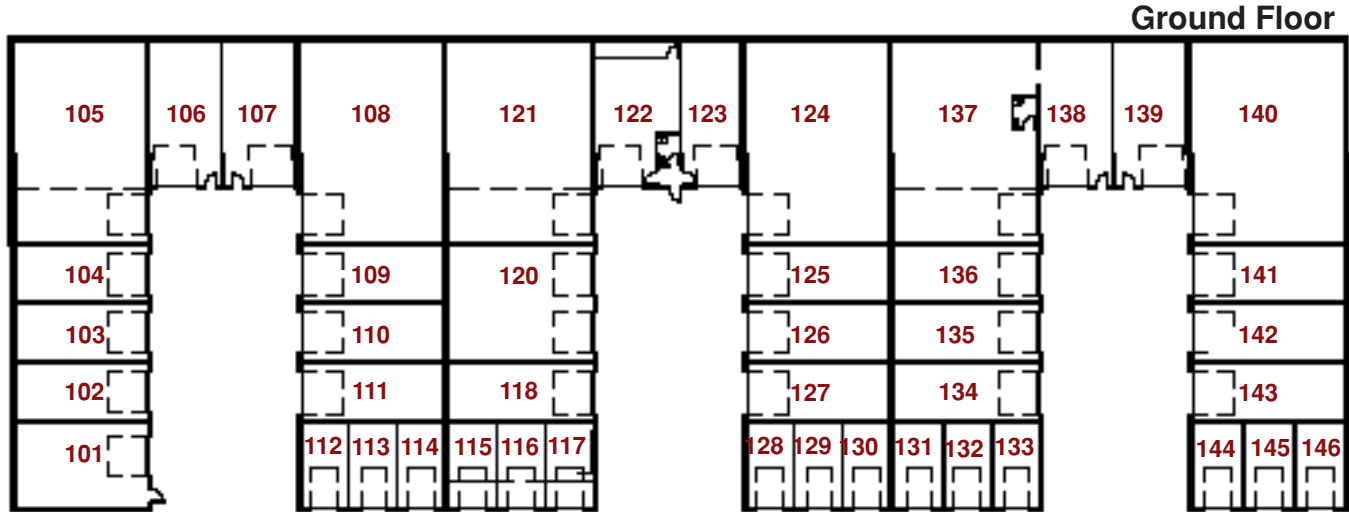

Upper Floor

Ground Floor

BUSINESS CENTERS
INCORPORATED

6305 Cambridge St. | St. Louis Pk.

Revised: 5/25/21

For leasing information contact: lease@rentspace.com | rentspace.com | 952-929-8825