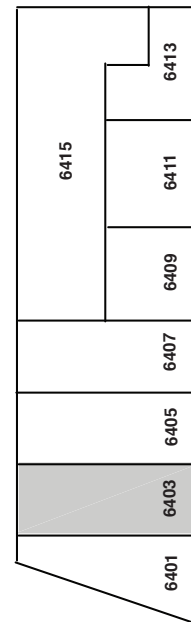

CBC6 - 6403	
Size	100'x40'
Total Sq. Ft.	4,000 sq. ft.
Service	g,w,e 200amp
Office	500 sq. ft.
Warehouse	3,500 sq. ft..
Restroom	1
Floor Drain	2
Service Door	1
Drive In	1-10'x10'
Ceiling Ht.	12'

BUSINESS CENTERS
INCORPORATED