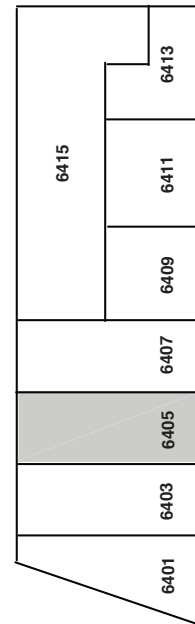

| CBC6 - 6405 | |
|----------------------|----------------|
| Size | 100'x40' |
| Total Sq. Ft. | 4,000 sq. ft. |
| Service | g,w,e 200amp |
| Office | 500 sq. ft. |
| Warehouse | 3,500 sq. ft.. |
| Restroom | 1 |
| Floor Drain | 2 |
| Service Door | 2 |
| Drive In | 1-10'x10' |
| Ceiling Ht. | 12' |